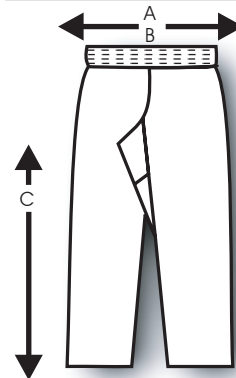

TEAM PANTS

These are approximate measurements & prices
subject to change without notice.