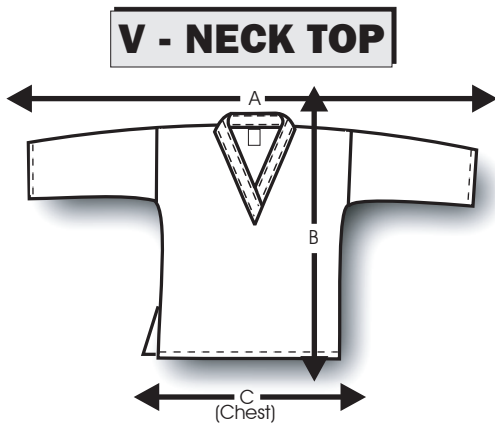

Age	Size	A	B	C	HEIGHT	WEIGHT
3	000	39"	19"	15.5"	3'5"-3'8"	35Lbs
4	00	45"	21"	16.5"	3'9"-4'	50Lbs
5-6	0	46"	23"	18.0"	4'1"-4'4"	60Lbs
7-8	1	49"	25"	20"	4'5"-4'8"	80Lbs
9-10	2	52"	27"	21"	4'9"-5'	110Lbs
11-12	3	55"	29"	23"	5'1"-5'4"	135Lbs
	4	59"	31"	24"	5'5"-5'8"	160Lbs
	5	63"	33"	25"	5'9"-6'	190Lbs
	6	65"	35"	26"	6'1"-6'4"	220Lbs
	7	68"	37"	27"	6'5"-6'8"	240Lbs
	8	71"	39"	28"	6'5"-6'8"	260Lbs
	9	74"	42"	30"	6'5"-6'8"	300Lbs
	10	77"	44"	31.5"	6'5"-6'8"	350Lbs
	11	81"	47"	33"		
	12	85"	49"	34.5"		

Age	Size	EXPANDED	RELAXED	INSEAM	HEIGHT	WEIGHT
		A	B	C		
3	000	26"	16"	13"	3'5"-3'8"	35Lbs
4	00	28"	18"	14"	3'9"-4'	50Lbs
5-6	0	30"	20"	15.5"	4'1"-4'4"	60Lbs
7-8	1	32"	22.5"	17"	4'5"-4'8"	80Lbs
9-10	2	35"	25"	18"	4'9"-5'	110Lbs
11-12	3	38"	28"	19"	5'1"-5'4"	135Lbs
	4	40"	30"	20"	5'5"-5'8"	160Lbs
	5	42"	32"	22"	5'9"-6'	190Lbs
	6	44"	34"	23"	6'1"-6'4"	220Lbs
	7	46"	36"	25"	6'5"-6'8"	240Lbs
	8	48"	37"	26"	6'5"-6'8"	260Lbs
	9	50"	37"	28"	6'5"-6'8"	300Lbs
	10	52"	38"	30"	6'5"-6'8"	350Lbs
	11	54"	40"	32"		
	12	56"	42"	34"		

**TRADITIONAL PANTS**

\* Style 200 & TKD Have Same "A" Measurement as Traditional Top  
 \* All Team Sets Have 3/4 Length Sleeve as Shown Below

Age	Size	A*	B	C	HEIGHT	WEIGHT
3	000	35.5"	19"	16"	3'5"-3'8"	35Lbs
4	00	37.5"	20"	18"	3'9"-4'	50Lbs
5-6	0	39"	22"	19"	4'1"-4'4"	60Lbs
7-8	1	42"	24"	21"	4'5"-4'8"	80Lbs
9-10	2	44"	26"	22"	4'9"-5'	110Lbs
11-12	3	47"	28"	24"	5'1"-5'4"	135Lbs
	4	49"	30"	25"	5'5"-5'8"	160Lbs
	5	54"	32"	26"	5'9"-6'	190Lbs
	6	56"	34"	27"	6'1"-6'4"	220Lbs
	7	58"	36"	28"	6'5"-6'8"	240Lbs
	8	61"	38"	29"	6'5"-6'8"	260Lbs
	9	64"	41"	31"	6'5"-6'8"	300Lbs
	10	67"	43"	32.5"	6'5"-6'8"	350Lbs
	11	70"	46"	34"		
	12	74"	48"	36"		