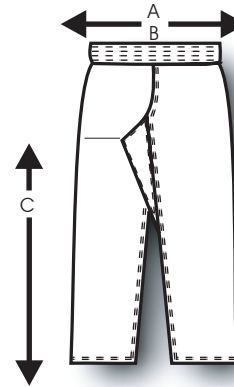

Age	Size	A	B	C	HEIGHT	WEIGHT
3	000	39"	19"	15.5"	3'5"-3'8"	35Lbs
4	00	45"	21"	16.5"	3'9"-4'	50Lbs
5-6	0	46"	23"	18.0"	4'1"-4'4"	60Lbs
7-8	1	49"	25"	20"	4'5"-4'8"	80Lbs
9-10	2	52"	27"	21"	4'9"-5'	110Lbs
11-12	3	55"	29"	23"	5'1"-5'4"	135Lbs
	4	59"	31"	24"	5'5"-5'8"	160Lbs
	5	63"	33"	25"	5'9"-6'	190Lbs
	6	65"	35"	26"	6'1"-6'4"	220Lbs
	7	68"	37"	27"	6'5"-6'8"	240Lbs
	8	71"	39"	28"	6'5"-6'8"	260Lbs
	9	74"	42"	30"	6'5"-6'8"	300Lbs
	10	77"	44"	31.5"	6'5"-6'8"	350Lbs
	11	81"	47"	33"		
	12	85"	49"	34.5"		

Age	Size	EXPANDED	RELAXED	INSEAM	HEIGHT	WEIGHT
		A	B	C		
3	000	26"	16"	13"	3'5"-3'8"	35Lbs
4	00	28"	18"	14"	3'9"-4'	50Lbs
5-6	0	30"	20"	15.5"	4'1"-4'4"	60Lbs
7-8	1	32"	22.5"	17"	4'5"-4'8"	80Lbs
9-10	2	35"	25"	18"	4'9"-5'	110Lbs
11-12	3	38"	28"	19"	5'1"-5'4"	135Lbs
	4	40"	30"	20"	5'5"-5'8"	160Lbs
	5	42"	32"	22"	5'9"-6'	190Lbs
	6	44"	34"	23"	6'1"-6'4"	220Lbs
	7	46"	36"	25"	6'5"-6'8"	240Lbs
	8	48"	37"	26"	6'5"-6'8"	260Lbs
	9	50"	37"	28"	6'5"-6'8"	300Lbs
	10	52"	38"	30"	6'5"-6'8"	350Lbs
	11	54"	40"	32"		
	12	56"	42"	34"		

**TRADITIONAL PANTS**

\* Style 200 & TKD Have Same "A" Measurement as Traditional Top  
 \* All Team Sets Have 3/4 Length Sleeve as Shown Below

Age	Size	A*	B	C	HEIGHT	WEIGHT
3	000	35.5"	19"	16"	3'5"-3'8"	35Lbs
4	00	37.5"	20"	18"	3'9"-4'	50Lbs
5-6	0	39"	22"	19"	4'1"-4'4"	60Lbs
7-8	1	42"	24"	21"	4'5"-4'8"	80Lbs
9-10	2	44"	26"	22"	4'9"-5'	110Lbs
11-12	3	47"	28"	24"	5'1"-5'4"	135Lbs
	4	49"	30"	25"	5'5"-5'8"	160Lbs
	5	54"	32"	26"	5'9"-6'	190Lbs
	6	56"	34"	27"	6'1"-6'4"	220Lbs
	7	58"	36"	28"	6'5"-6'8"	240Lbs
	8	61"	38"	29"	6'5"-6'8"	260Lbs
	9	64"	41"	31"	6'5"-6'8"	300Lbs
	10	67"	43"	32.5"	6'5"-6'8"	350Lbs
	11	70"	46"	34"		
	12	74"	48"	36"		